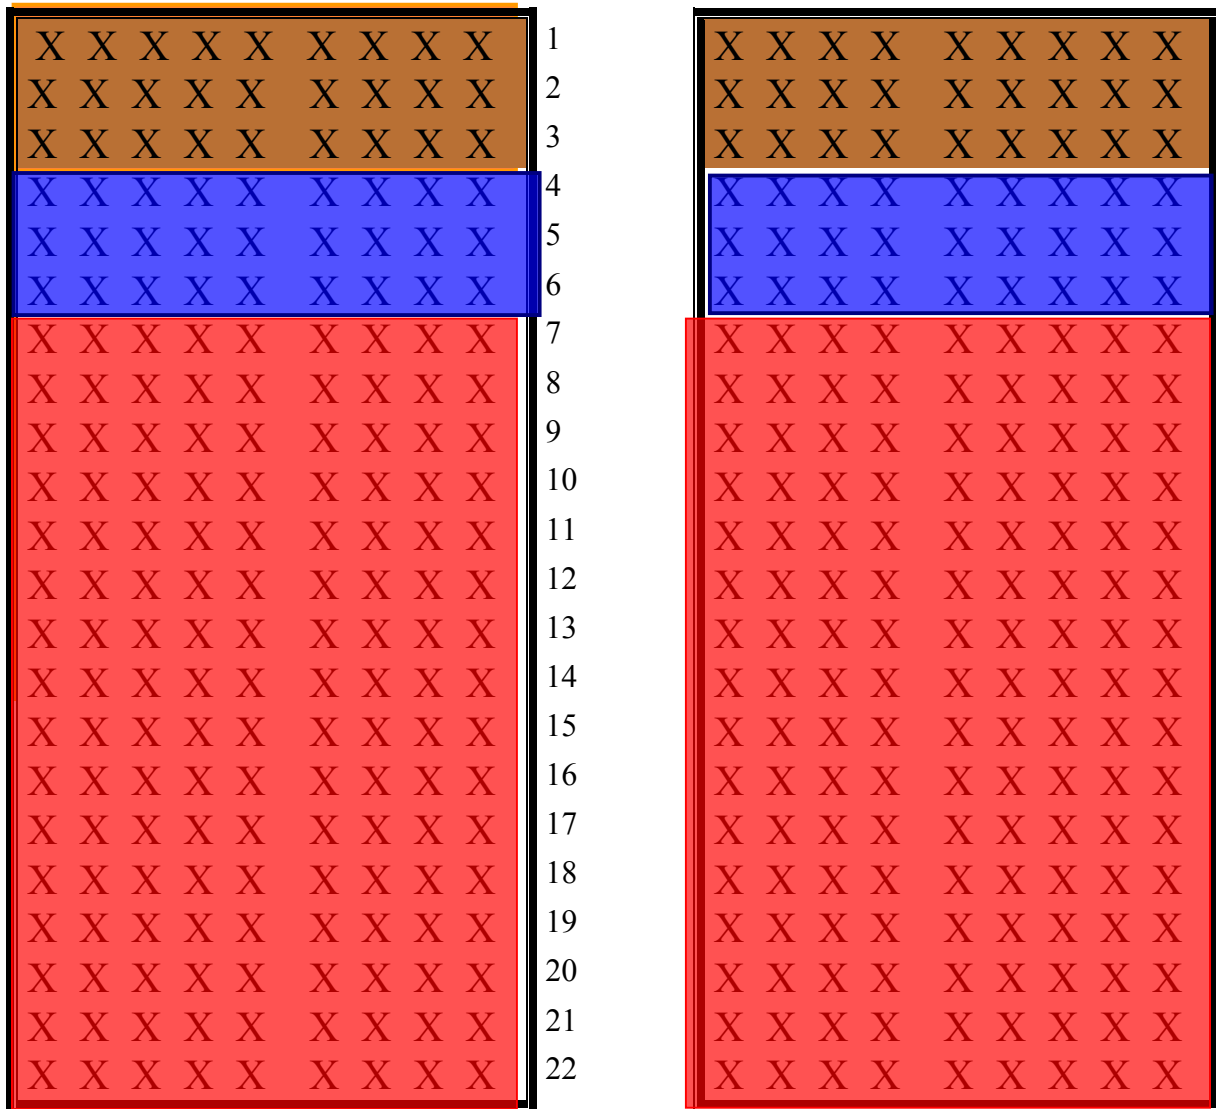

Academy at All Hallows: All Hallows Church Concerts

BALCONY

Orchestra Prime	\$50
Orchestra Front	\$30
Orchestra Rear	\$15
Balcony	\$20
Student with ID (rear or balcony) or Minor Child with Adult (any section)	\$10